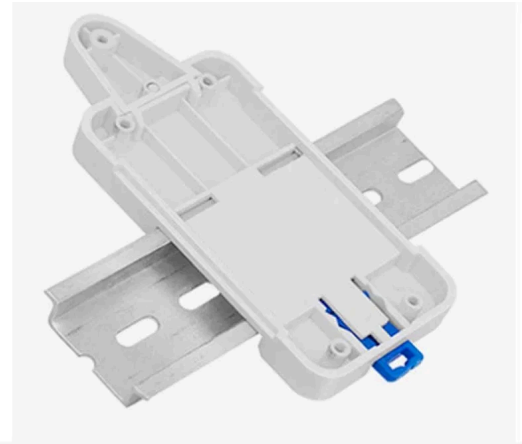

# Sonoff DIN-skinne holder (DR) | Beslag til montering af Sonoff i DIN-rail | Easyfit

Art.-nr. 7902-H

Install the switch on the tray with screws

Then mount it on the DIN rail until secure

Well done